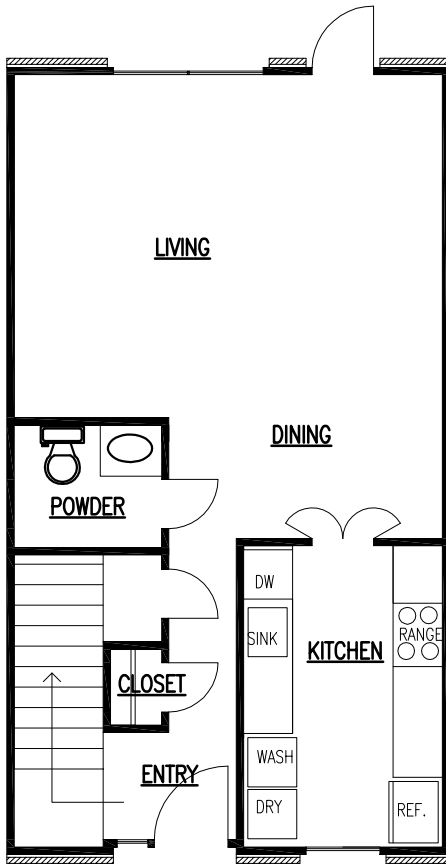

LEXINGTON SQUARE TOWNHOMES

6685 LEXINGTON

BEAUMONT, TX

FIRST FLOOR PLAN 589 SQ. FT.

SECOND FLOOR PLAN 594 SQ. FT.

TOTAL AREA: 1183 SQ. FT.

445 North 14th Street
Beaumont, Texas 77702-1806
(409) 833-9555
Fax: (409) 833-9522
Email: aptinfo@parigiproperty.com
www.parigiproperty.com