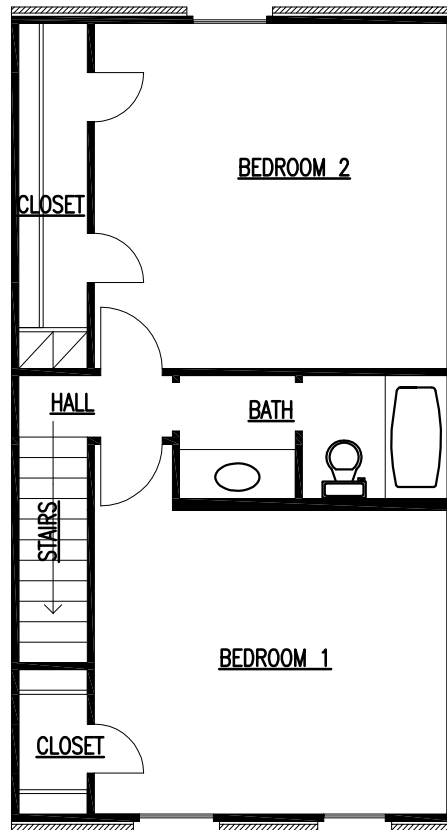

LEXINGTON SQUARE TOWNHOMES

6685 LEXINGTON

BEAUMONT, TX

FIRST FLOOR PLAN 589 SQ. FT.

SECOND FLOOR PLAN 594 SQ. FT.

TOTAL AREA: 1183 SQ. FT.

445 North 14th Street
Beaumont, Texas 77702-1806
(409) 833-9555
Fax: (409) 833-9522
Email: aptinfo@parigiproperty.com
www.parigiproperty.com