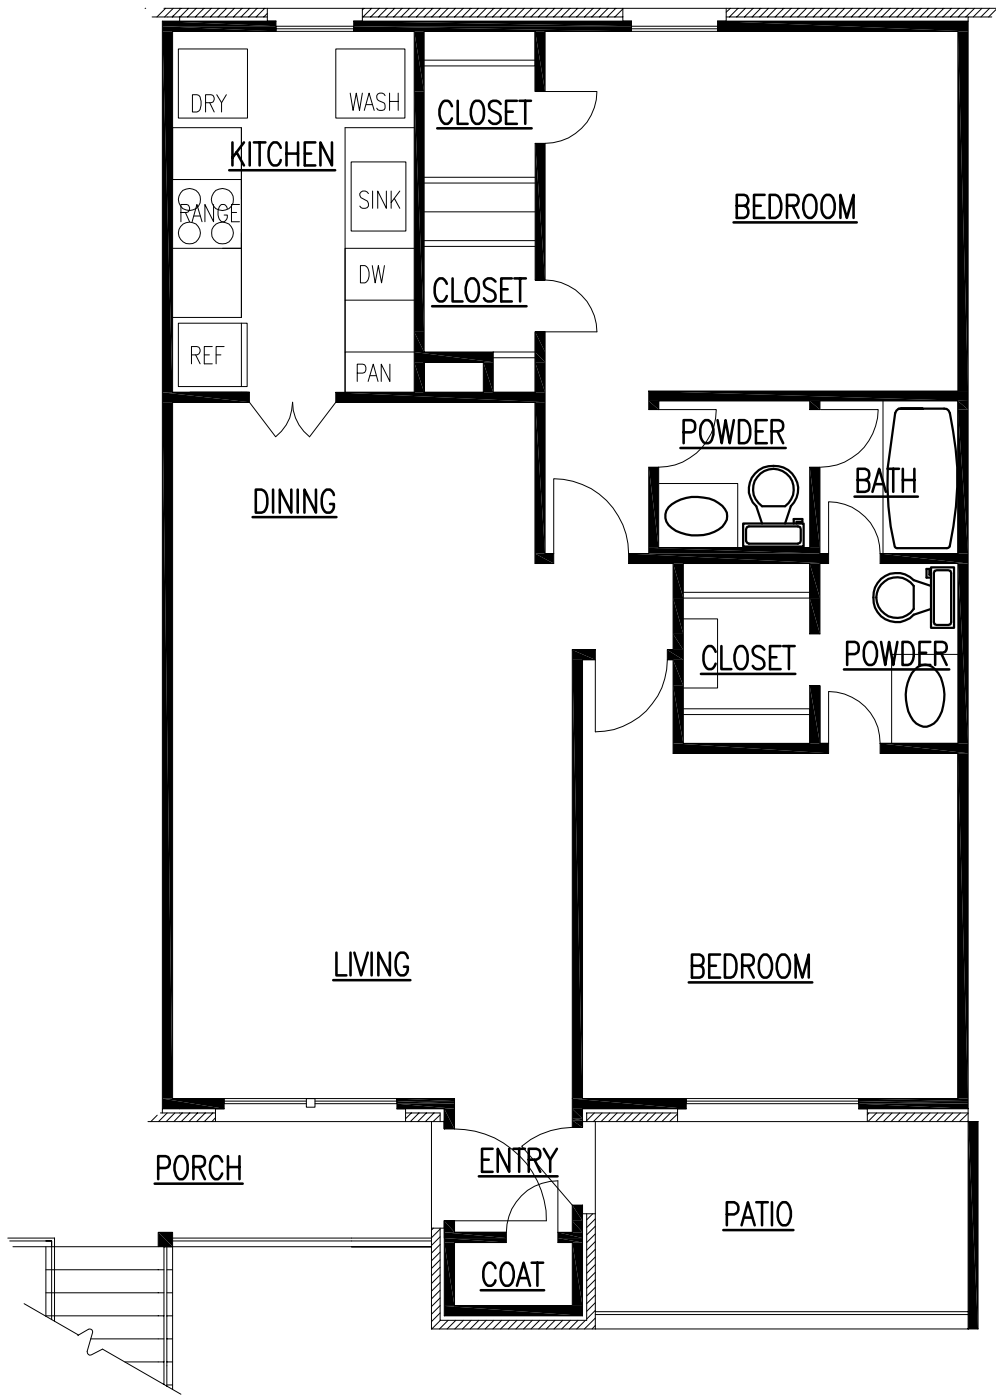

LANDSDOWNE PLACE APARTMENTS

4573 JIMMY JOHNSON BLVD. PORT ARTHUR, TX

UNIT C

1046 SQ. FT.

445 North 14th Street
Beaumont, Texas 77702-1806
(409) 833-9555
Fax: (409) 833-9522
Email: aptinfo@parigiproperty.com
www.parigiproperty.com