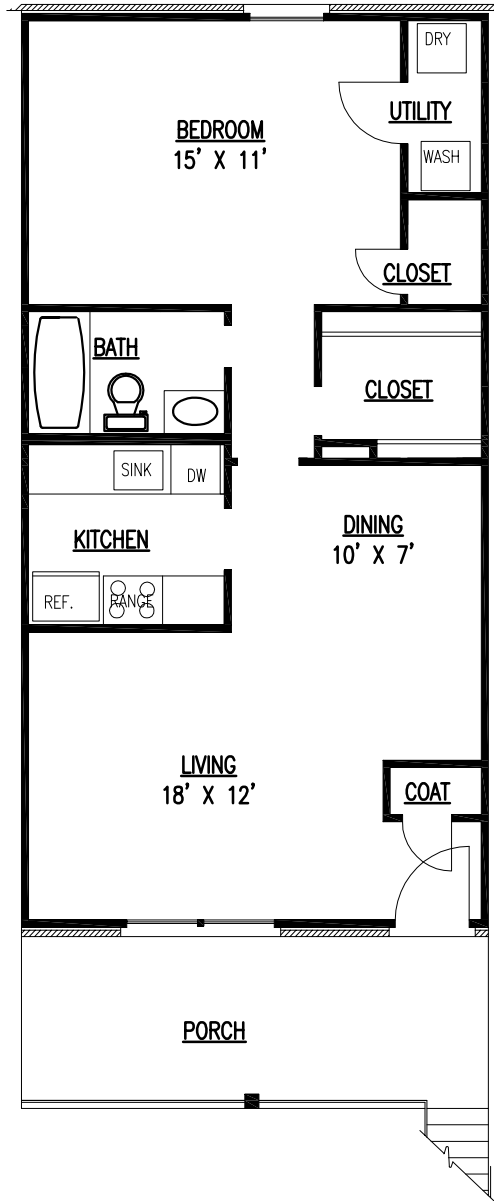

LANDSDOWNE PLACE APARTMENTS

4573 JIMMY JOHNSON BLVD. PORT ARTHUR, TX

UNIT B

722 SQ. FT.

445 North 14th Street
Beaumont, Texas 77702-1806
(409) 833-9555
Fax: (409) 833-9522
Email: aptinfo@parigiproperty.com
www.parigiproperty.com