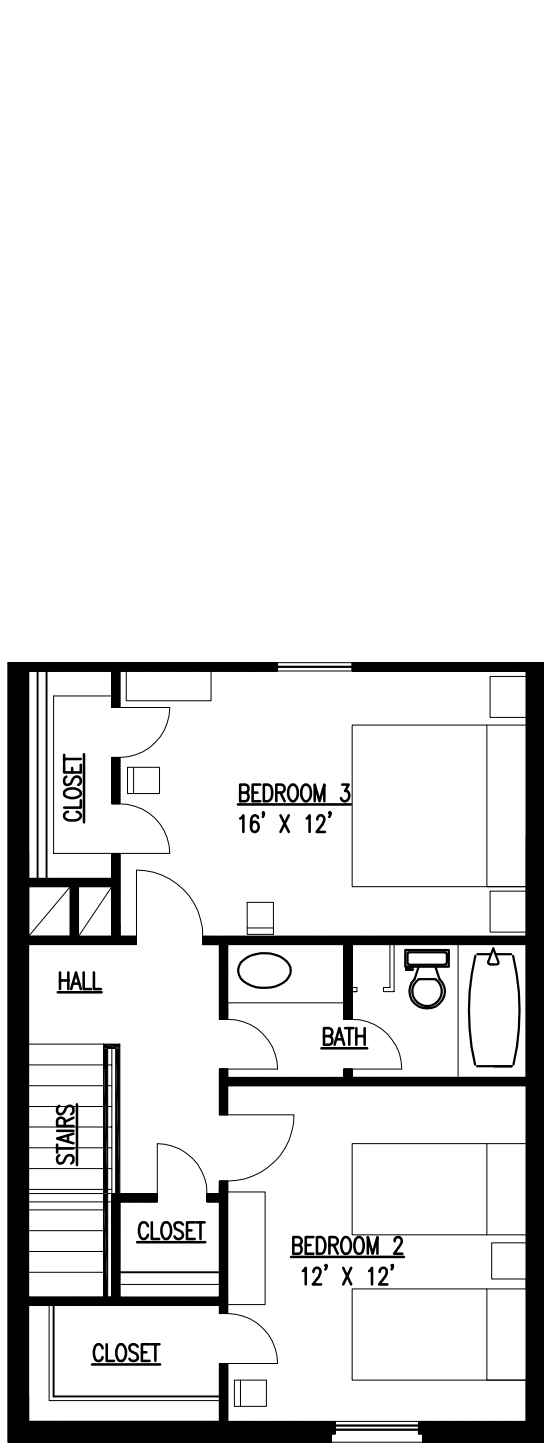

ASHLEY SQUARE TOWNHOMES

7 TH ST. AND ASHLEY ST.

BEAUMONT, TX

SECOND FLOOR

AREA: 620 S.F.

FIRST FLOOR

AREA: 774 S.F.

445 North 14th Street
Beaumont, Texas 77702-1806
(409) 833-9555
Fax: (409) 833-9522
Email: aptinfo@parigiproperty.com
www.parigiproperty.com

UNIT B 3 BEDROOM - 2 BATH
TOTAL AREA: 1394 S.F.