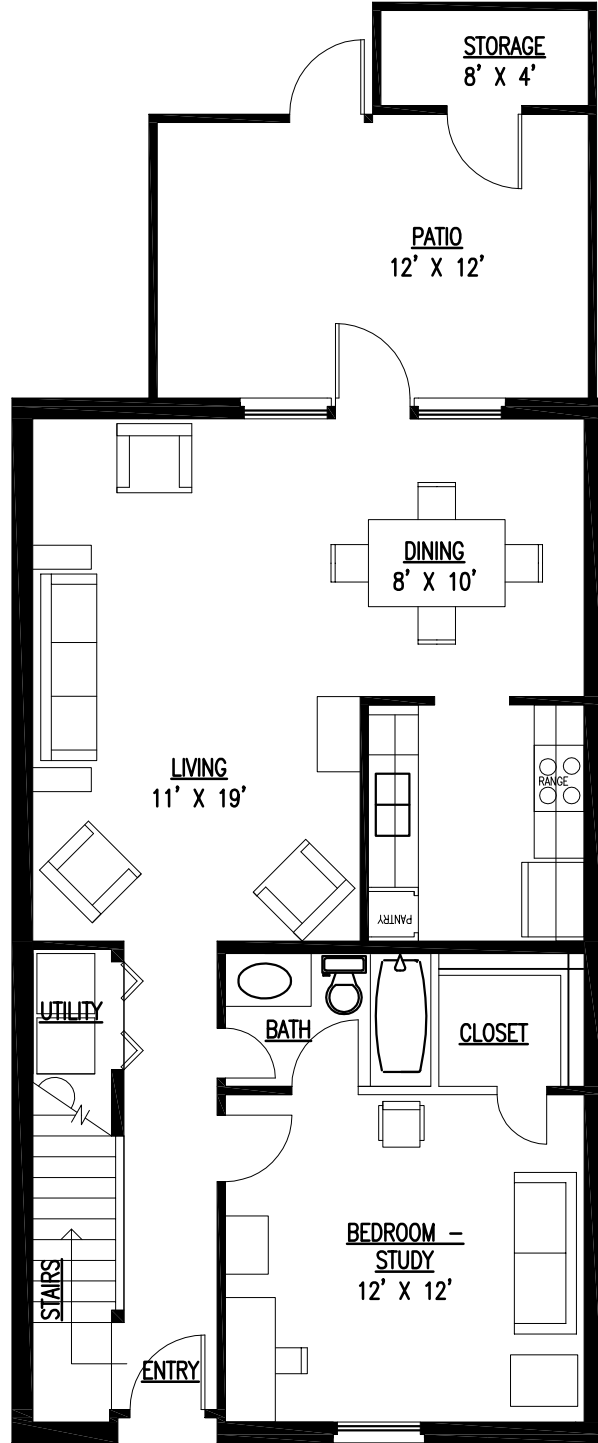

ASHLEY SQUARE TOWNHOMES

7 TH ST. AND ASHLEY ST.

BEAUMONT, TX

SECOND FLOOR

AREA: 620 S.F.

FIRST FLOOR

AREA: 774 S.F.

445 North 14th Street
Beaumont, Texas 77702-1806
(409) 833-9555
Fax: (409) 833-9522
Email: aptinfo@parigiproperty.com
www.parigiproperty.com

UNIT B 3 BEDROOM - 2 BATH
TOTAL AREA: 1394 S.F.