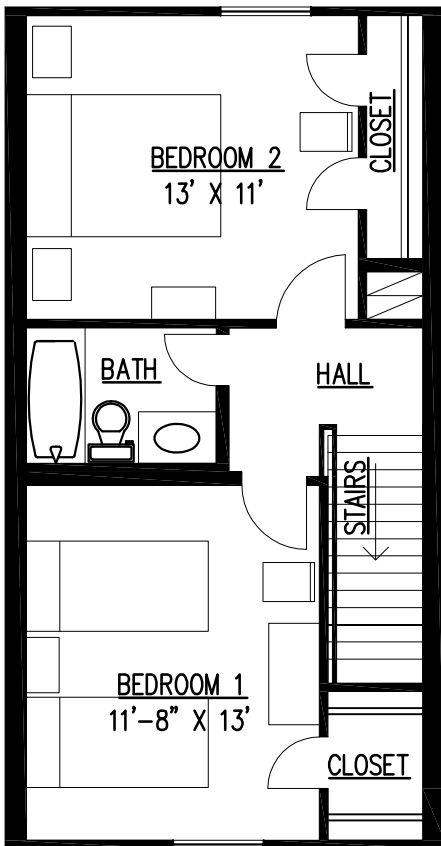

**ASHLEY SQUARE TOWNHOMES**

7th St. and Ashley St.

SECOND FLOOR AREA: 488 S.F.

FIRST FLOOR AREA: 606 S.F.

445 North 14th Street  
Beaumont, Texas 77702-1806  
(409) 833-9555  
Fax: (409) 833-9522  
Email: [aptinfo@parigiproperty.com](mailto:aptinfo@parigiproperty.com)  
[www.parigiproperty.com](http://www.parigiproperty.com)

UNIT A 2 BEDROOM - 1 1/2 BATH  
TOTAL AREA: 1094 S.F.