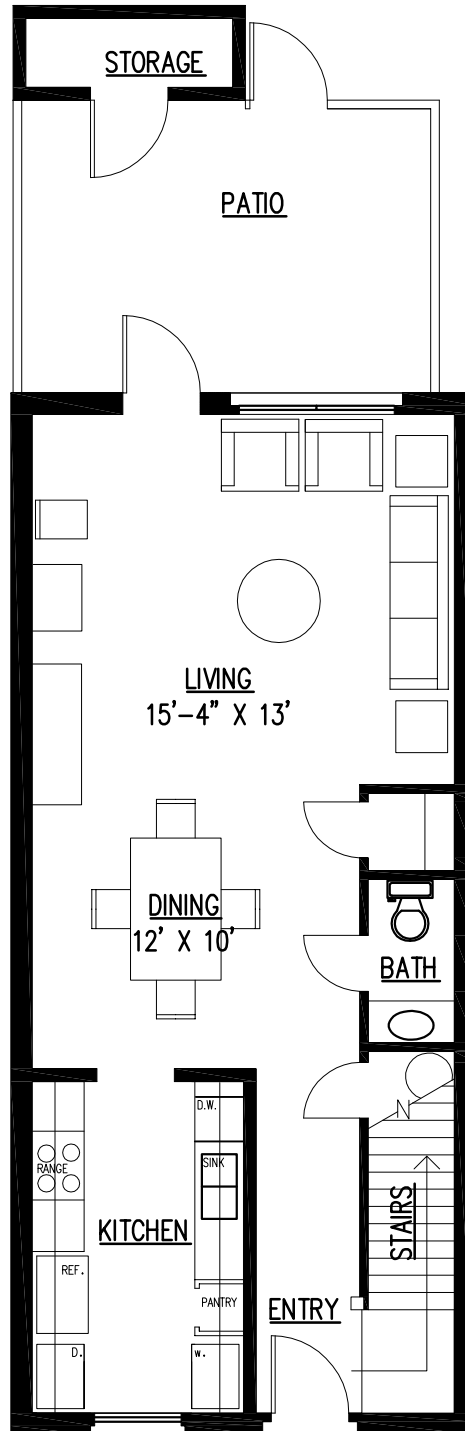

**ASHLEY SQUARE TOWNHOMES**

7th St. and Ashley St.

SECOND FLOOR AREA: 488 S.F.

FIRST FLOOR AREA: 606 S.F.

445 North 14th Street  
Beaumont, Texas 77702-1806  
(409) 833-9555  
Fax: (409) 833-9522  
Email: [aptinfo@parigiproperty.com](mailto:aptinfo@parigiproperty.com)  
[www.parigiproperty.com](http://www.parigiproperty.com)

UNIT A 2 BEDROOM - 1 1/2 BATH  
TOTAL AREA: 1094 S.F.